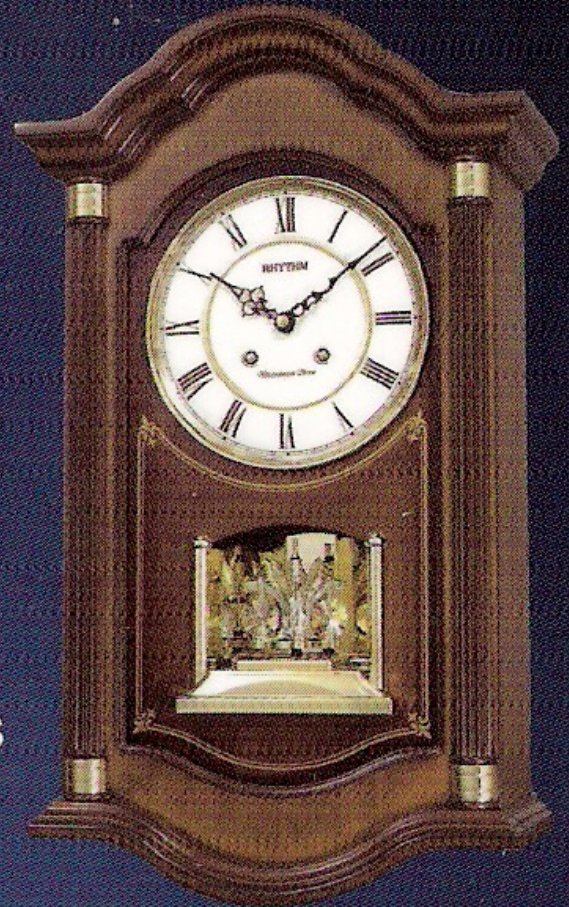

WSM BIRMINGHAM

CMH728UR06

Music

- When you wish upon a star
- Imagine
- My way
- Ballade pour adeline
- Tenness waltz
- Killing me softly with his song
- Silent night
- Joy to the world
- We wish you a Merry Christmas

Quarterly &
Hourly Westminster

+ 6 Classical Songs
3 Christmas Songs

Size: 20.4"H x 12.1"W.

Weight: 8.3 lbs.

RHYTHM®

11/07